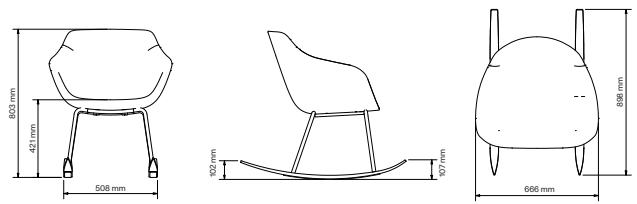

Rocking Chair

	Stackable	Configurable	Assembly	Seat	Base	Foot	Certificate
4-Star Column Swivel	No	Fabric & finish Configure at my.edsbyn.com	Pre-assembled	Upholstered Molded foam	Powder coated steel	Black plastic	
4-Star Swivel	No	Fabric & finish Configure at my.edsbyn.com	Pre-assembled	Upholstered Molded foam	Powder coated 100% recycled aluminum	Black plastic Optional, Furniture pads, felt	
4-Legged	No	Fabric & finish Configure at my.edsbyn.com	Pre-assembled	Upholstered Molded foam	Powder coated steel	Black plastic	
Eski Rocking Chair	No	Fabric & finish Configure at my.edsbyn.com	Pre-assembled	Upholstered Molded foam	Powder coated steel	Oak skis	

Climate-Smart

All materials and surface treatments are approved for public environments with high wear and tear, and will last for many years without the need for maintenance.

Certified according to Möbelfakta

Technical quality standards for sustainability, stability, safety and for surface resistance. Environmental standards for materials and products.

ISO Certified Production

Edsbyverken is certified according to quality and environmental management standards ISO 9001 and ISO 14001.

Color & Trim

Customized furniture with extensive configuration possibilities is our specialty. Edsbyn's selected palette, Color & Trim, showcases a small selection of the color schemes offered for standard orders.

All materials are carefully selected with environmental sustainability as our top priority. All finishes offered in Color & Trim are sustainable and suitable for environments with heavy daily wear and tear.

Explore the complete selection of materials and colors available for you to choose from at my.edsbyn.com

Edsbyn Factory

The secret of our success is the ability to change and adapt. What began in 1899 as a small carpentry, grew in to be one of the largest furniture factories in the Nordics. Between 1934 and 1984, we produced wooden skis for the Ministry of Defence, Olympic gold medal winners, and families. From the waste material, we manufactured pin-back chairs, which became well-known and cherished in Swedish homes.

As one of Sweden's oldest furniture companies, with roots in Edsbyn, we can proudly say that we have played a part in making the label Swedish Design synonymous with good form and function.